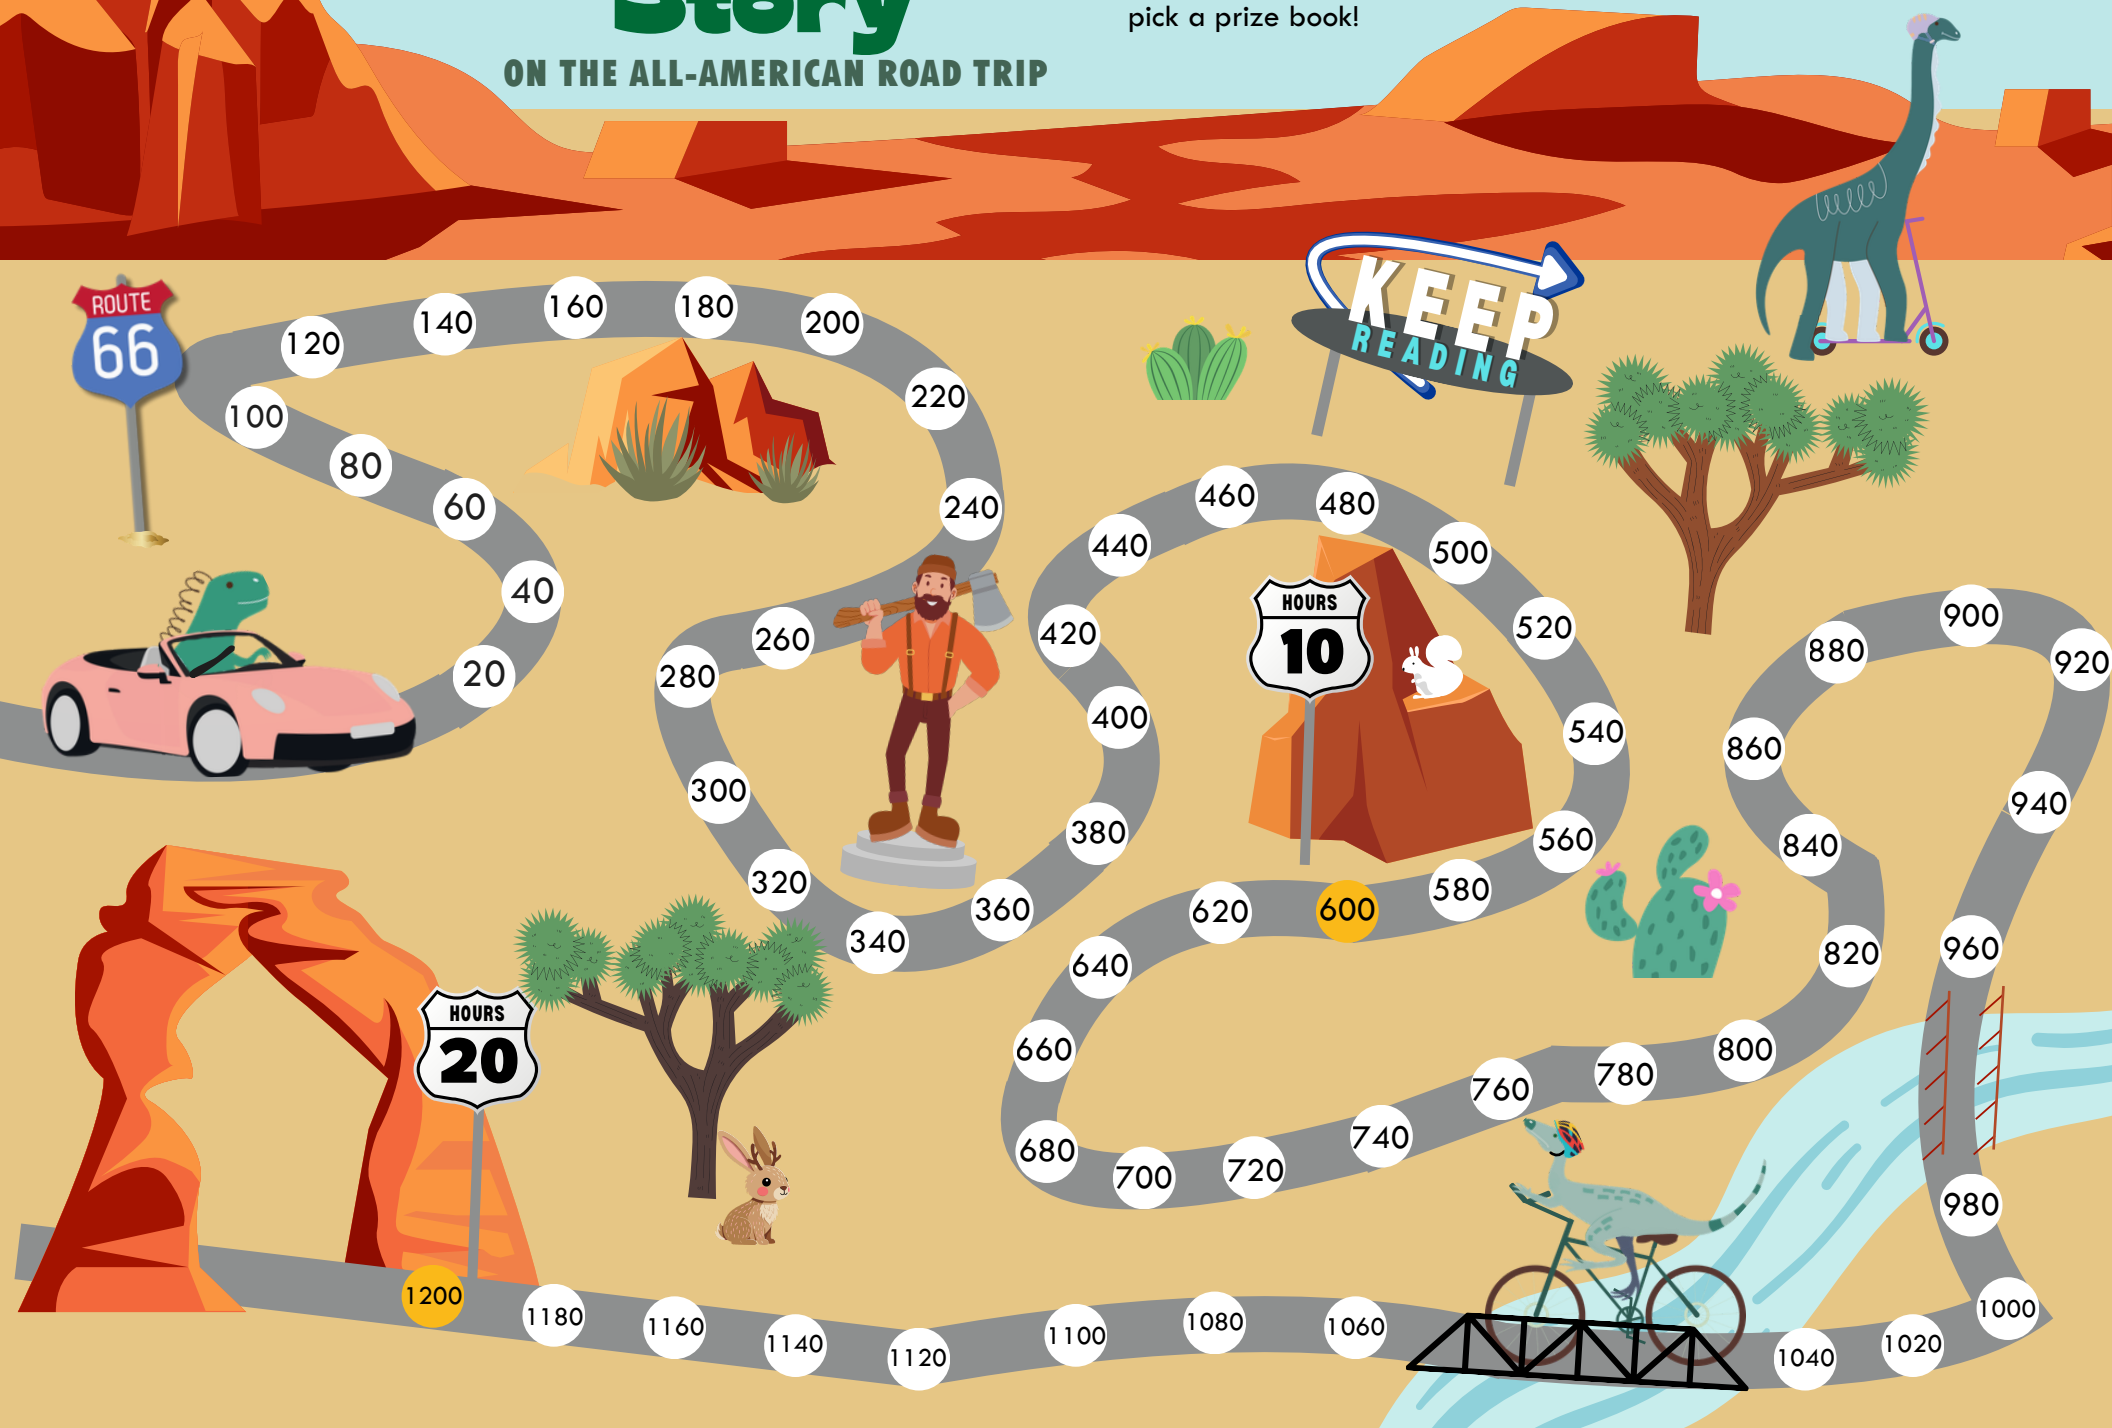

YOUTH SUMMER READING CHALLENGE

Unearth a Story™

ON THE ALL-AMERICAN ROAD TRIP

Welcome to Wright Library's Summer Reading Challenge! Keep track of your journey using this road map. For every 20 minutes you read, you can mark off a circle along the road. Once you reach 10 hours, pick up your raffle ticket and Vox Read-Along Trading Cards. At 20 hours, you can pick a prize book!

ROUTE 66

120 140 160 180 200
100 80 60 40 20

KEEP READING

HOURS 10

240 260 280 300 320 340 360 380 400 420 440 460 480 500 520 540 560 580 600 620 640 660 680 700 720 740 760 780 800

HOURS 20

1200 1180 1160 1140 1120 1100 1080 1060 1040 1020 1000